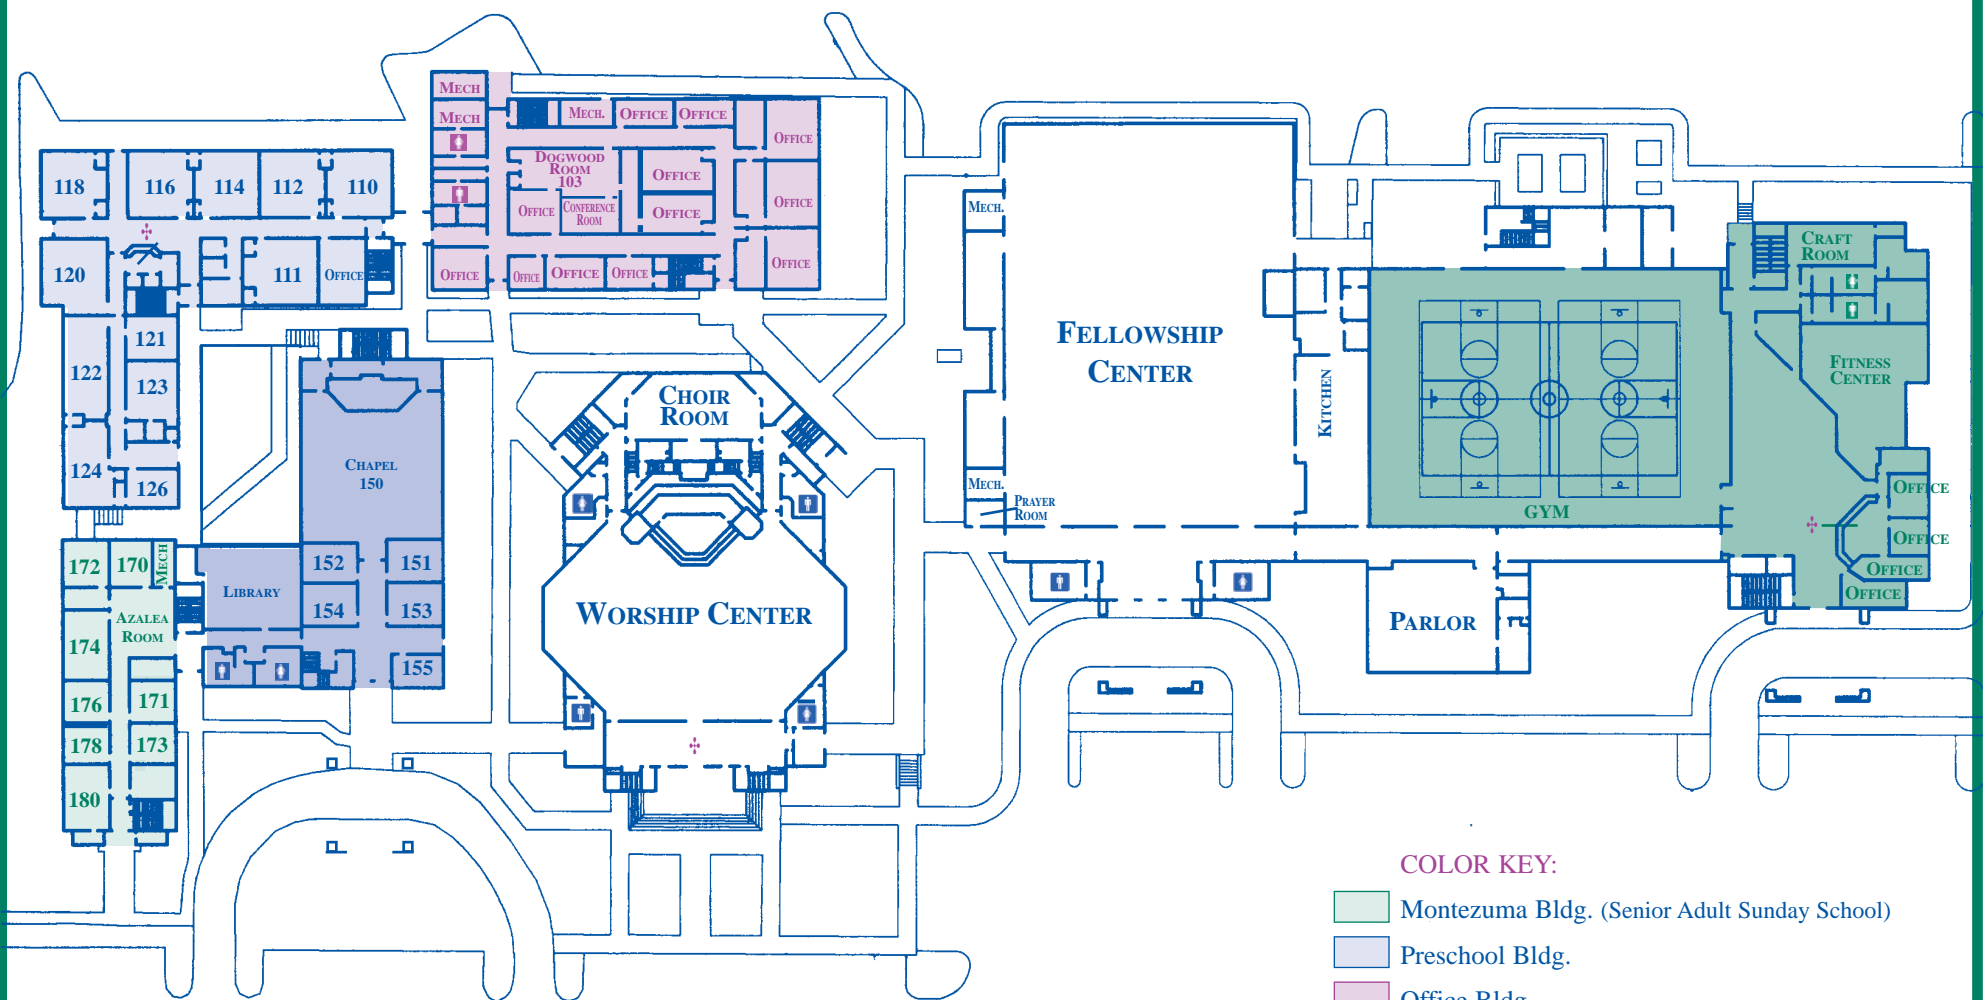

SECOND FLOOR PLAN

GREAT ROOM

WORSHIP CENTER BASEMENT

COLOR KEY:

- Preschool Sunday School
- Youth Sunday School
- Adult Sunday School
- Children Sunday School
- Men's Restrooms
- Women's Restrooms

SECOND FLOOR PLAN THE ROC

COLOR KEY:

- Montezuma Bldg. (Senior Adult Sunday School)
- Preschool Bldg.
- Office Bldg.
- Chapel Bldg. (Adult Sunday School)
- Recreation Outreach Center (The R.O.C.)
- Welcome Centers
- Men's Restrooms
- Women's Restrooms

FIRST FLOOR PLAN

CALVARY BAPTIST CHURCH