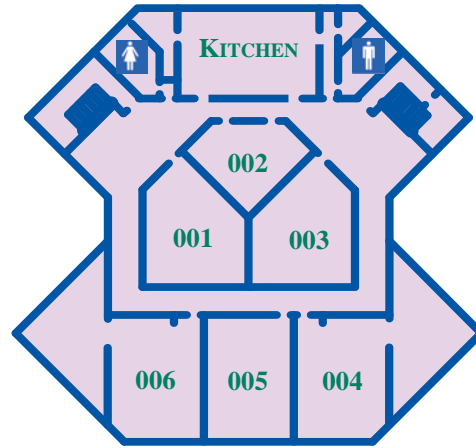

SECOND FLOOR PLAN

GREAT ROOM

WORSHIP CENTER BASEMENT

COLOR KEY:

- Preschool Sunday School
- Youth Sunday School
- Adult Sunday School
- Children Sunday School
- Men's Restrooms
- Women's Restrooms

SECOND FLOOR PLAN THE ROC

COLOR KEY:

- Montezuma Bldg. (Senior Adult Sunday School)
- Preschool Bldg.
- Office Bldg.
- Chapel Bldg. (Adult Sunday School)
- Recreation Outreach Center (The R.O.C.)
- Welcome Centers
- Men's Restrooms
- Women's Restrooms

FIRST FLOOR PLAN

CALVARY BAPTIST CHURCH