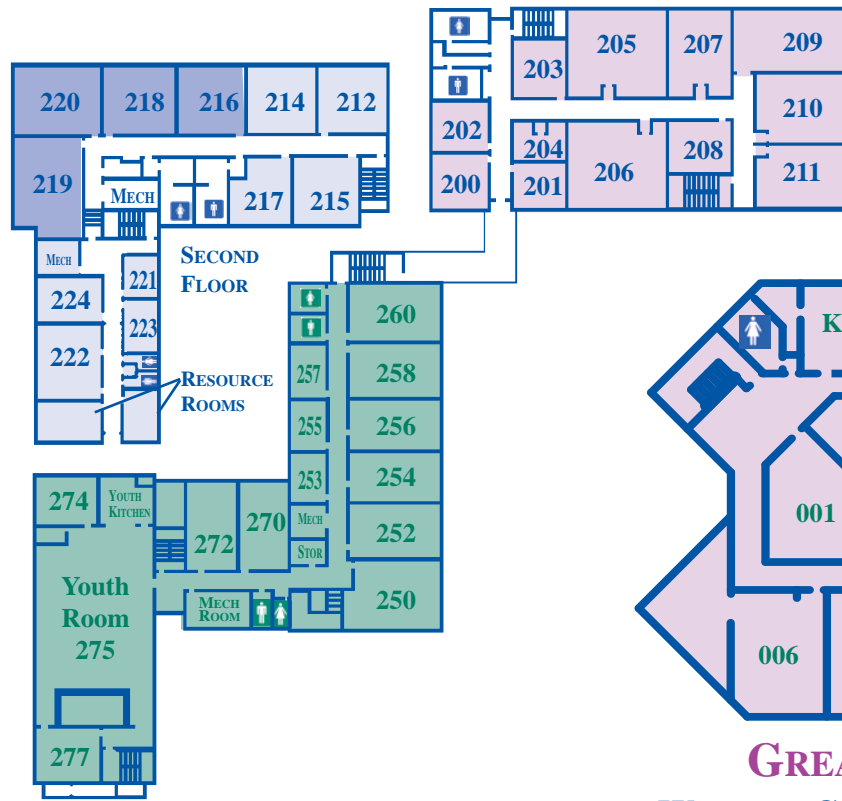

SECOND FLOOR PLAN

GREAT ROOM

WORSHIP CENTER BASEMENT

COLOR KEY:

- Preschool Sunday School
- Youth Sunday School
- Adult Sunday School
- Children Sunday School
- Men's Restrooms
- Women's Restrooms

SECOND FLOOR PLAN THE ROC

COLOR KEY:

- Montezuma Bldg. (Senior Adult Sunday School)
- Preschool Bldg.
- Office Bldg.
- Chapel Bldg. (Adult Sunday School)
- Recreation Outreach Center (The R.O.C.)
- Welcome Centers
- Men's Restrooms
- Women's Restrooms

FIRST FLOOR PLAN

CALVARY BAPTIST CHURCH