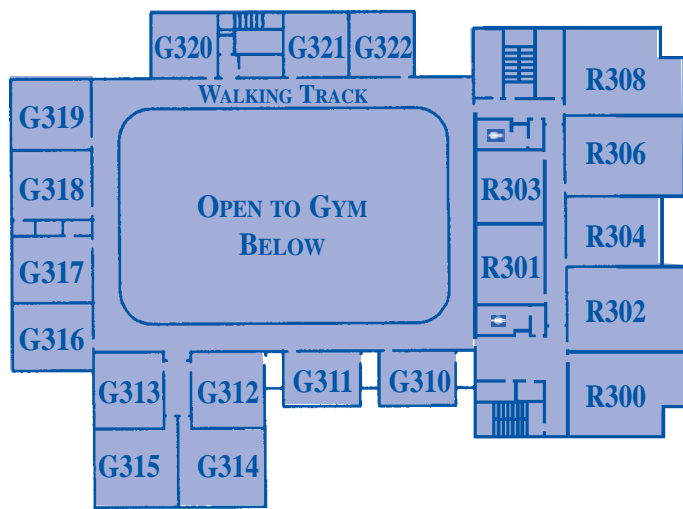

SECOND FLOOR PLAN

GREAT ROOM

WORSHIP CENTER BASEMENT

COLOR KEY:

- Preschool Sunday School
- Youth Sunday School
- Adult Sunday School
- Children Sunday School
- Men's Restrooms
- Women's Restrooms

SECOND FLOOR PLAN THE ROC

COLOR KEY:

- Montezuma Bldg. (Senior Adult Sunday School)
- Preschool Bldg.
- Office Bldg.
- Chapel Bldg. (Adult Sunday School)
- Recreation Outreach Center (The R.O.C.)
- Welcome Centers
- Men's Restrooms
- Women's Restrooms

FIRST FLOOR PLAN

CALVARY BAPTIST CHURCH